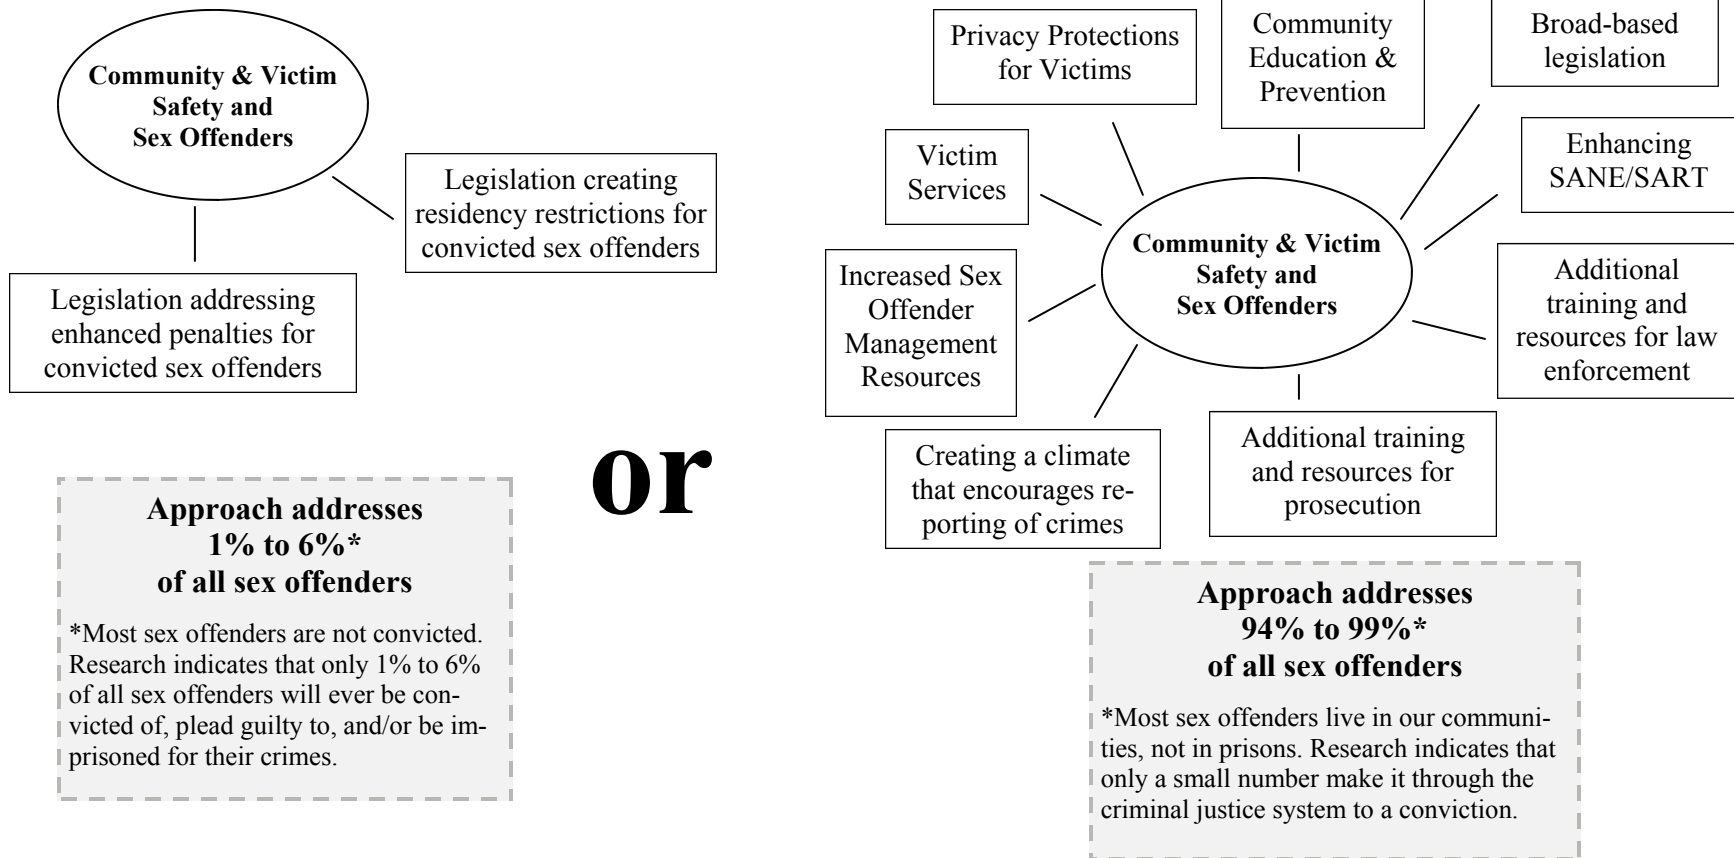

The Multi-Faceted Approach

to addressing Community & Victim Safety and Sex Offender Management

A One Percent Solution is Insufficient to Protect Victims and Communities.

Provided by the **Kansas Coalition Against Sexual and Domestic Violence**
Safety. Accountability. Justice.