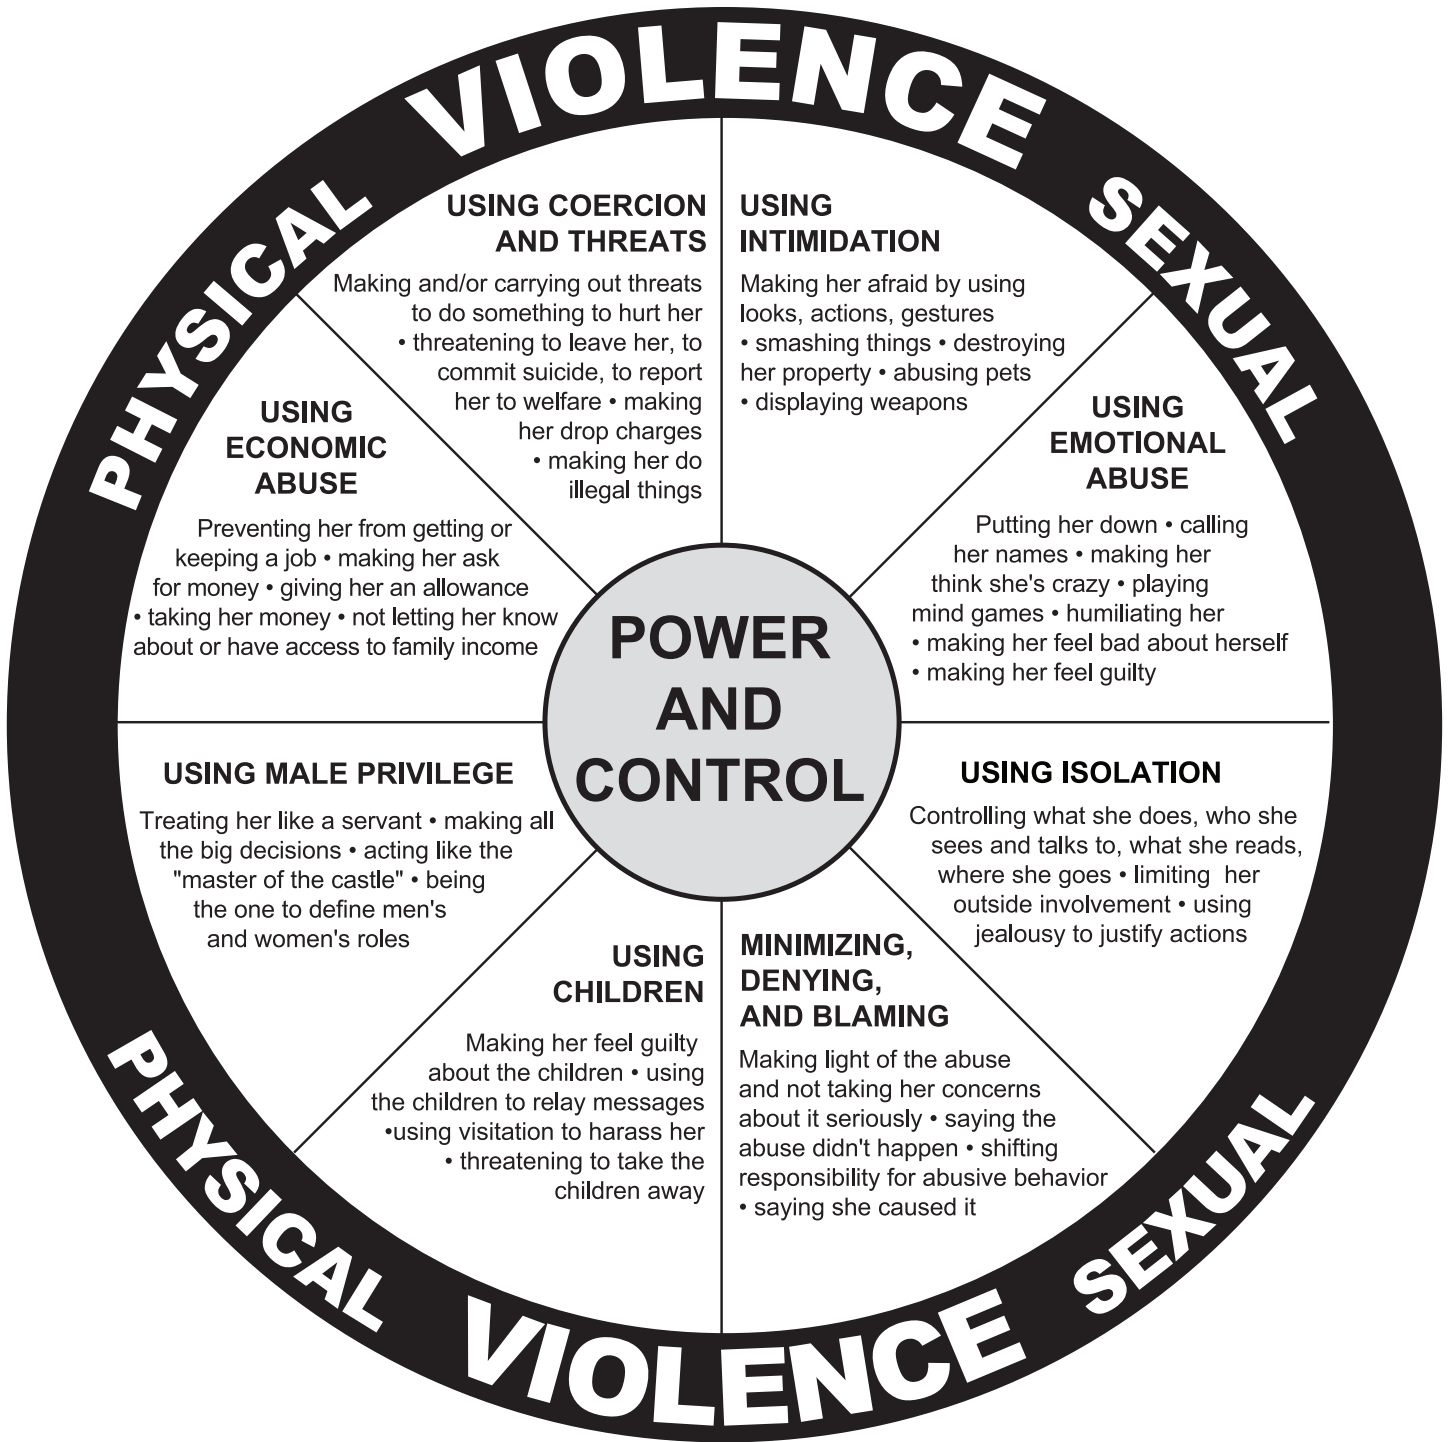

Power and Control Wheel

Developed by Domestic Abuse Intervention Project, Duluth, MN
www.duluth-model.org

Provided by:  Kansas Coalition Against Sexual and Domestic Violence
 785-232-9784 coalition@kcsdv.org www.kcsdv.org